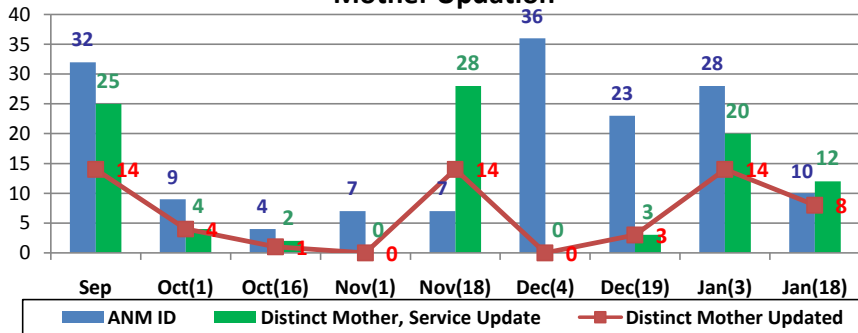

USSD Dashboard: Month wise Staus of USSD Updation (from Sep-14 to Jan-15)

North

North District

94

58

40

40

Mother Updation

Child Updation

Transaction vs. Service updation

Mother and Child Error