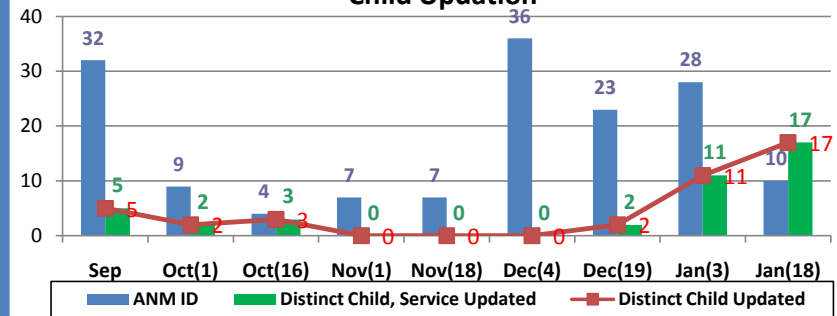

USSD Dashboard: Month wise Staus of USSD Updation (from Sep-14 to Jan-15)

North

North District

94

58

40

40

Mother Updation

Child Updation

Transaction vs. Service updation

Mother and Child Error