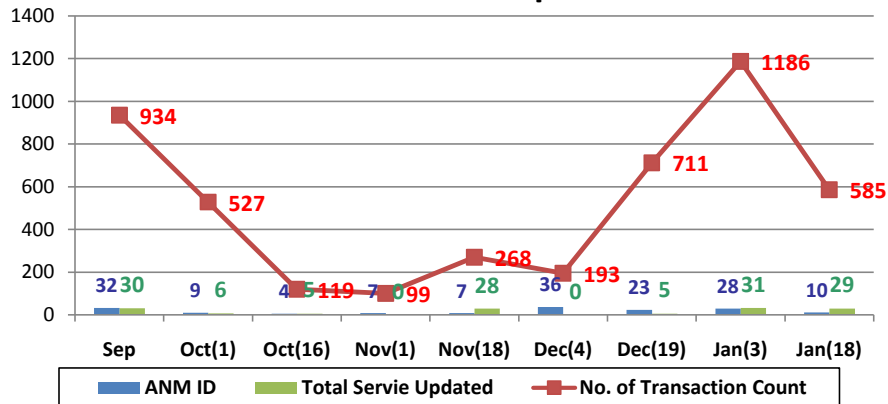

USSD Dashboard: Month wise Staus of USSD Updation (from Sep-14 to Jan-15)

North

North District

94

58

40

40

Mother Updation

Child Updation

Transaction vs. Service updation

Mother and Child Error